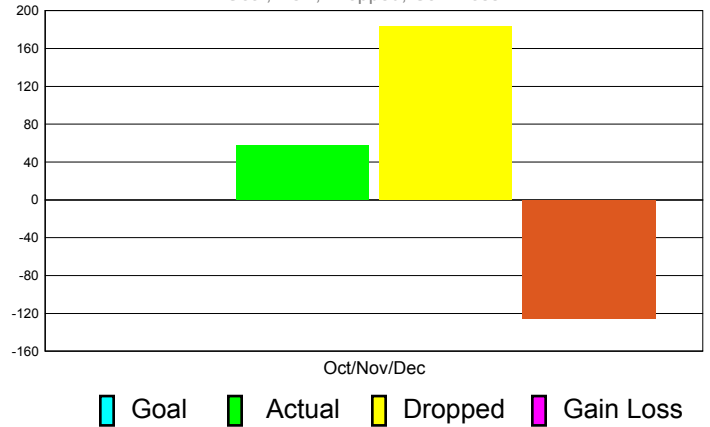

Membership Results 2011-2012

Goal, New, Dropped, Gain/Loss